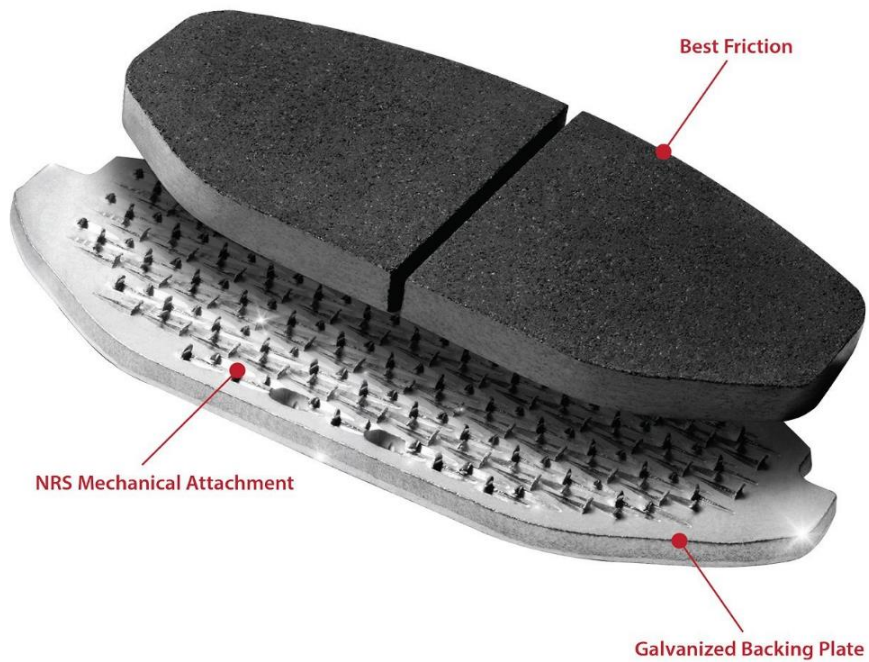

We understand the importance of friction material in front and rear brake pads. Making the friction material compound in-house allows us to find the perfect combination of raw materials from rubber to graphite, generating the safest brake pad performance across all conditions.

Our scorching techniques heat the pads to 600-700oC, which helps to reduce bedding-in time and initial fading. Automatic moulding presses allow us to use deep moulding technology, which produces a more consistent density and porosity. This will give drivers that leave the garage with our replacement brake pads fitted to their vehicles more comfortable journeys because it minimises the amount of judder and noise.

Every element of our aftermarket brake pads is tested multiple times, including those crucial back plates, which carry the friction material. To prevent rust from developing on the back plate we use a powder coating, and the specialist design from KAIZEN helps the brake pad to resist high shear strengths as well as hot temperatures.